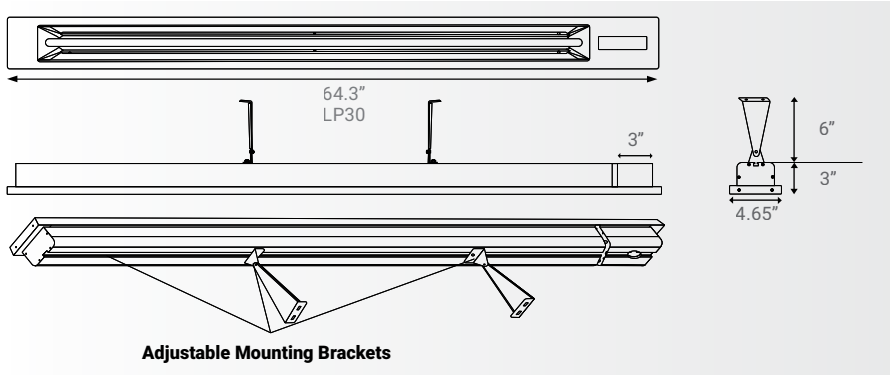

Project _____

Type _____

Date _____

Address _____

Company _____

Color Options ●

FEATURES

With a sleek, modern design, the Eurofase Heating 3000W Low Profile heater effortlessly blends into any space. Featuring quartz heating elements and 6-inch wall/ceiling brackets, it delivers warmth and comfort within a 8 ft x 8 ft radius (64 sq.ft).

SPECIFICATIONS

WATTAGE	3000 Watts
FAMILY/ SERIES	LP30
VOLTAGE RATING	208V, 240V, 277V, 480V
TOTAL AMPS	14.4A**, 12.5A, 10.8A, 6.25A**
FINISH	Black
CONSTRUCTION	Stainless Steel (304 SS)
HEATING AREA (Approximate)	8'x8' (64 sq.ft.)
COMPATIBLE ELEMENTS	EF30208E, EF30240E, EF30277E, EF30480E
MOUNTING OPTIONS	Wall/ Ceiling
MOUNTING ANGLE (Wall/Ceiling)	30°/45°
LENGTH	64.3"
HEIGHT	4.65"
DEPTH(With 6"Brackets)	9" (6"+3")
WEIGHT	17 LBS
INFRARED HEAT TECHNOLOGY	MEDIUM WAVE
IPX RATING	IPX4
WARRANTY	3 year

HEAT COVERAGE AREA: 8'x8' (64 sq.ft.)

Actual output wattage ranging 90% to 105% of the rated output wattage.
** Load calculation may change on a 3-phase system feed.

SPECIFICATION GUIDE

WATTAGE	CODE	VOLTAGE	CODE	FINISH	CODE
3000W	LP30	208V	208	BLACK	B
		240V	240		
		277V	277		
		480V	480		

ORDERING GUIDE EXAMPLE:

3000W + 240V + BLACK FINISH = LP30 + 240 + B = LP30240B