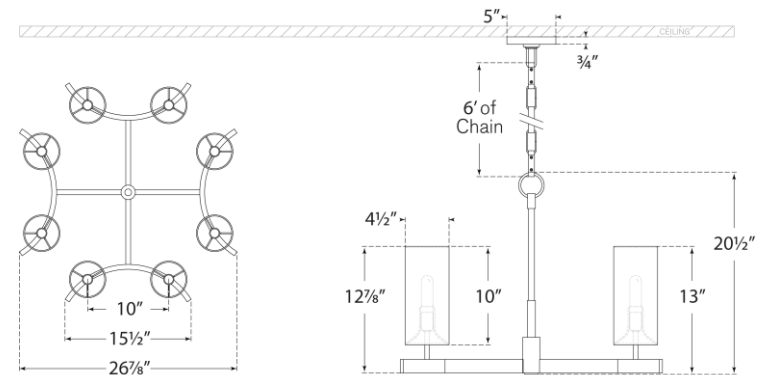

TEAR SHEET

Aimee Medium Chandelier

Item # SK 5550BZ/HAB-L

Designer: Suzanne Kasler

Height: 20.5"

Width: 26.75"

Canopy: 5" Round

Finishes: BZ/HAB, PN

Shade Treatments: L

Shade Details: 4.5" x 4.5" x 10"

Socket: 8 - E12 Candelabra

Wattage: 8 - 40 T6

Weight: 19 Pounds

Top View

Side View