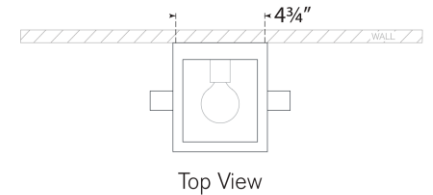

## Halle 18" Vanity Light

Item # S 2202BZ/HAB-CG

Designer: Ian K. Fowler

Height: 18"

Width: 7.25"

Extension: 5.5"

Backplate: 4.75" x 18" Rectangle

Finishes: BZ/HAB, HAB/PN, PN

Glass Options: CG

Socket: 3 - E12 Candelabra

Wattage: 3 - 5.5 LED G61.5

Weight: 12 Pounds

Top View

Side View

Front View