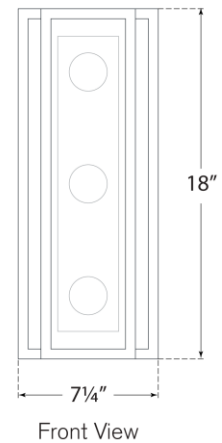

## Halle 18" Vanity Light

Item # S 2202BZ/HAB-CG

Designer: Ian K. Fowler

Height: 18"

Width: 7.25"

Extension: 5.5"

Backplate: 4.75" x 18" Rectangle

Finishes: BZ/HAB, HAB/PN, PN

Glass Options: CG

Socket: 3 - E12 Candelabra

Wattage: 3 - 5.5 LED G61.5

Weight: 12 Pounds

Top View

Side View

Front View