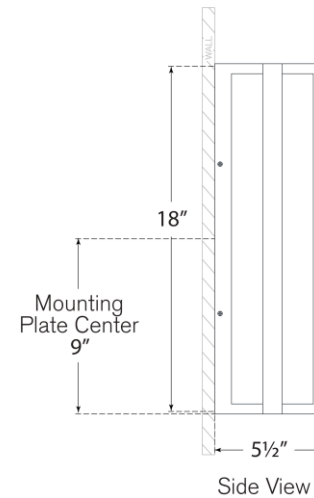

## Halle 18" Vanity Light

Item # S 2202BZ/HAB-CG

Designer: Ian K. Fowler

Height: 18"

Width: 7.25"

Extension: 5.5"

Backplate: 4.75" x 18" Rectangle

Finishes: BZ/HAB, HAB/PN, PN

Glass Options: CG

Socket: 3 - E12 Candelabra

Wattage: 3 - 5.5 LED G61.5

Weight: 12 Pounds

Top View

Side View

Front View