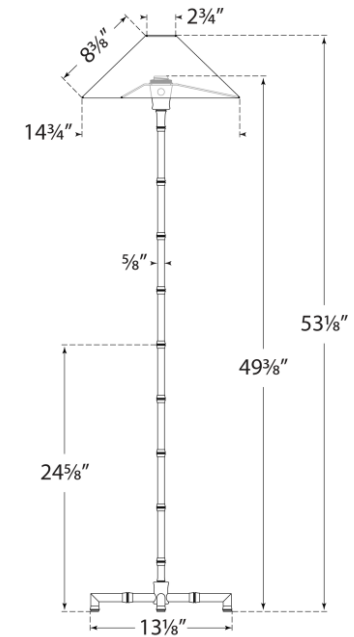

TEAR SHEET

Grenol Floor Lamp

Item # S 1177PN-L

Designer: Visual Comfort

Height: 53"

Width: 14.75"

Base: 13.25" Square

Finishes: BZ, HAB, PN

Shade Treatments: L

Shade Details: 2.75" x 14.5" x 8"

Socket: E26 Dimmer

Wattage: 6 LED B11

Weight: 5 Pounds

Front View