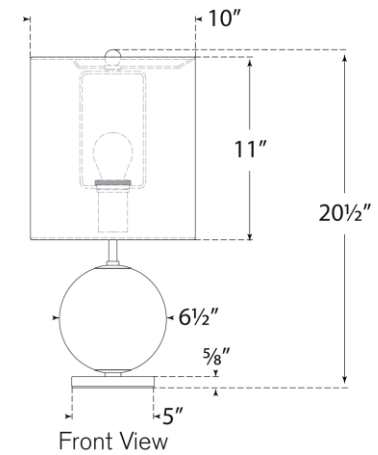

TEAR SHEET

Elsie Small Table Lamp

Item # KS 3013BLK-L

Designer: kate spade new york

Height: 20.5"

Width: 10"

Base: 5" Square

Finishes: BLK, BLS, BLU, CG, CRE, GRN, LLC

Shade Treatments: L

Shade Details: 10" x 10" x 11"

Socket: E26 Keyless w/ Line Switch

Wattage: 15 LED A19

Weight: 7 Pounds

Top View