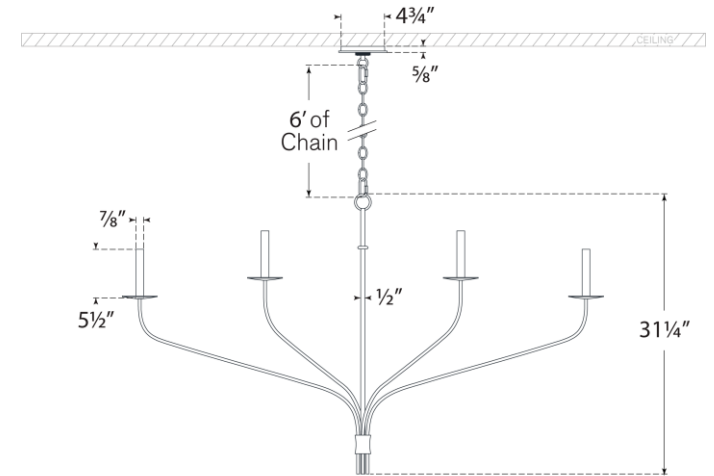

TEAR SHEET

Belfair Grande Four Light Linear Chandelier

Item # IKF 5755GI

Designer: Ian K. Fowler

Height: 31.25"

Width: 54" x 4"

Canopy: 4.75" Round

Finishes: AI, GI

Socket: 4 - E12 Candelabra

Wattage: 4 - 5.5 LED C11

Weight: 9 Pounds

Front View

Top View