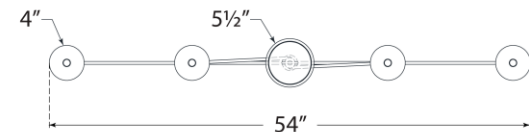

TEAR SHEET

Belfair Grande Four Light Linear Chandelier

Item # IKF 5755GI

Designer: Ian K. Fowler

Height: 31.25"

Width: 54" x 4"

Canopy: 4.75" Round

Finishes: AI, GI

Socket: 4 - E12 Candelabra

Wattage: 4 - 5.5 LED C11

Weight: 9 Pounds

Front View

Top View