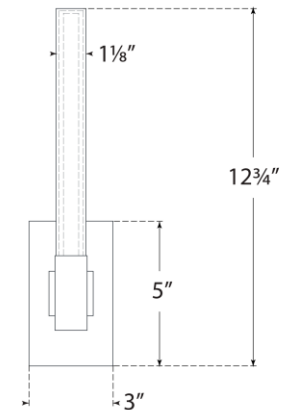

TEAR SHEET

Mafra Small Sconce

Item # IKF 2362HAB-WG

Designer: Ian K. Fowler

Height: 12.75"

Width: 3"

Extension: 2.5"

Backplate: 3" x 5" Rectangle

Finishes: BZ, HAB, PN

Glass Options: WG

Lightsource: Dedicated LED

Wattage: 6w (500lm)

Weight: 3 Pounds

Note: UL Only | Requires Smaller Jbox

Top View

Side View