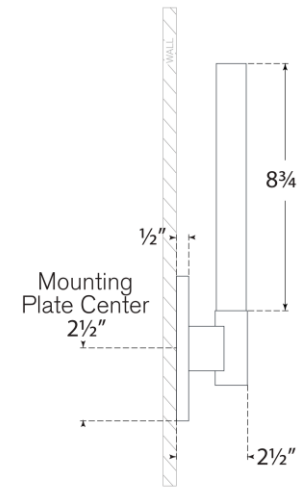

TEAR SHEET

Mafra Small Sconce

Item # IKF 2362HAB-WG

Designer: Ian K. Fowler

Height: 12.75"

Width: 3"

Extension: 2.5"

Backplate: 3" x 5" Rectangle

Finishes: BZ, HAB, PN

Glass Options: WG

Lightsource: Dedicated LED

Wattage: 6w (500lm)

Weight: 3 Pounds

Note: UL Only | Requires Smaller Jbox

Top View

Side View

Front View