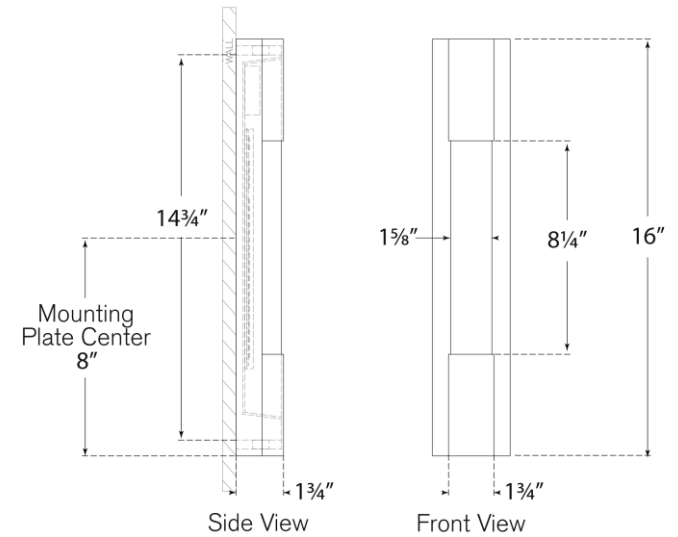

TEAR SHEET

Ellington 16" Slimline Bath Light

Item # IKF 2100PN-WG

Designer: Ian K. Fowler

Height: 16"

Width: 3"

Extension: 1.75"

Backplate: 3" x 16" Rectangle

Finishes: BZ, HAB, PN

Glass Options: WG

Lightsource: Dedicated LED

Wattage: 12w (1400lm)

Weight: 4 Pounds

Note: UL Only | Requires Smaller Outlet Box

Top View

Side View

Front View