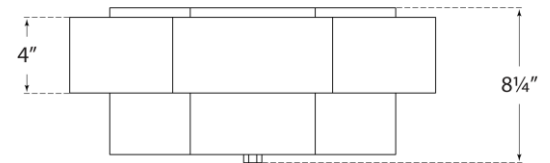

TEAR SHEET

Arabelle Large Flush Mount

Item # ARN 4307G-FG

Designer: AERIN

Height: 8.25"

Width: 19.5"

Finishes: BSL, G

Glass Options: FA

Socket: 4 - E12 Candelabra

Wattage: 4 - 40 B11

Weight: 18 Pounds

ARN4307

Bottom View