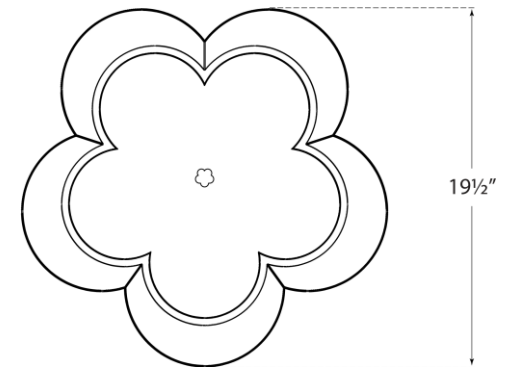

TEAR SHEET

Arabelle Large Flush Mount

Item # ARN 4307G-FG

Designer: AERIN

Height: 8.25"

Width: 19.5"

Finishes: BSL, G

Glass Options: FA

Socket: 4 - E12 Candelabra

Wattage: 4 - 40 B11

Weight: 18 Pounds

ARN4307

Bottom View