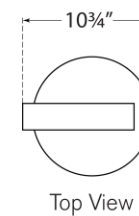

TEAR SHEET

Lancelot Pivoting Floor Lamp

Item # ARN 1042HAB

Designer: AERIN

Height: 48.5"

Width: 10"

Extension: 10.75"

Base: 10" Round

Finishes: HAB, PN

Shade Treatments: HAB, PN

Socket: E17 In-Line Switch

Wattage: 4.5 LED R14

Weight: 13 Pounds

Top View